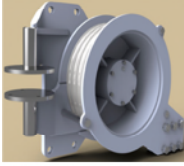

23 MODELS

TML	MAST LEG MOUNT
T	BASE FLOOR MOUNT
SG	SUPER GRIP
RD	ROTATING DRUM
LH/RH	DRUM SIDE: LINE PULL-OFF
*	LINE CLAMP: PULL-OFF DEGREE

**30,000 Pounds
Line Pull Capacity**

HA117-TML-LH-270°
P/N: D10220

HA117-TML-RH-180°
P/N: D08446

**45,000 Pounds
Line Pull Capacity**

HA118-TML-LH-270°
P/N: D08672

HA118-TML-LH-360°
P/N: D08525

HA118-TML-RH-270°
P/N: D04445

HA118-T-RH-270°
P/N: D05744

**60,000 Pounds
Line Pull Capacity**

HA119-TML-RH-180°
P/N: D01240

HA119-TML-RH-270°
P/N: D05814

HA119-T-RH-270°
P/N: D08870

HA129-T-RH-108°
P/N: D08465

**100,000 Pounds
Line Pull Capacity**

HA120-TML-SG-LH-180°
P/N: D05789

HA120-TML-SG-RH-150°
P/N: D06517