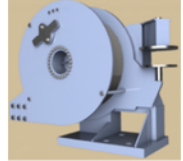

HA130-T-RD-RH-270°
P/N: D08919

**150,000 Pounds
Line Pull Capacity**