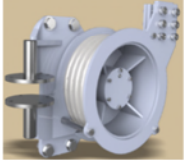

23 MODELS

TML	MAST LEG MOUNT
T	BASE FLOOR MOUNT
SG	SUPER GRIP
RD	ROTATING DRUM
LH/RH	DRUM SIDE: LINE PULL-OFF
*	LINE CLAMP: PULL-OFF DEGREE

**30,000 Pounds
Line Pull Capacity**

HA117-TML-LH-270°
P/N: D10220

HA117-TML-RH-180°
P/N: D08446

**45,000 Pounds
Line Pull Capacity**

HA118-TML-LH-270°
P/N: D08672

HA118-TML-LH-360°
P/N: D08525

HA118-TML-RH-270°
P/N: D04445

HA118-T-RH-270°
P/N: D05744

**60,000 Pounds
Line Pull Capacity**

HA119-TML-RH-180°
P/N: D01240

HA119-TML-RH-270°
P/N: D05814

HA119-T-RH-270°
P/N: D08870

HA129-T-RH-108°
P/N: D08465

**100,000 Pounds
Line Pull Capacity**

HA120-TML-SG-LH-180°
P/N: D05789

HA120-TML-SG-RH-150°
P/N: D06517