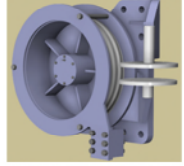

23 MODELS

TML	MAST LEG MOUNT
T	BASE FLOOR MOUNT
SG	SUPER GRIP
RD	ROTATING DRUM
LH/RH	DRUM SIDE: LINE PULL-OFF
*	LINE CLAMP: PULL-OFF DEGREE

**30,000 Pounds
Line Pull Capacity**

HA117-TML-LH-270°
P/N: D10220

HA117-TML-RH-180°
P/N: D08446

**45,000 Pounds
Line Pull Capacity**

HA118-TML-LH-270°
P/N: D08672

HA118-TML-LH-360°
P/N: D08525

HA118-TML-RH-270°
P/N: D04445

HA118-T-RH-270°
P/N: D05744

**60,000 Pounds
Line Pull Capacity**

HA119-TML-RH-180°
P/N: D01240

HA119-TML-RH-270°
P/N: D05814

HA119-T-RH-270°
P/N: D08870

HA129-T-RH-108°
P/N: D08465

**100,000 Pounds
Line Pull Capacity**

HA120-TML-SG-LH-180°
P/N: D05789

HA120-TML-SG-RH-150°
P/N: D06517