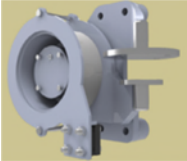

23 MODELS

TML	MAST LEG MOUNT
T	BASE FLOOR MOUNT
SG	SUPER GRIP
RD	ROTATING DRUM
LH/RH	DRUM SIDE: LINE PULL-OFF
*	LINE CLAMP: PULL-OFF DEGREE

**30,000 Pounds
Line Pull Capacity**

HA117-TML-LH-270°
P/N: D10220

HA117-TML-RH-180°
P/N: D08446

**45,000 Pounds
Line Pull Capacity**

HA118-TML-LH-270°
P/N: D08672

HA118-TML-LH-360°
P/N: D08525

HA118-TML-RH-270°
P/N: D04445

HA118-T-RH-270°
P/N: D05744

**60,000 Pounds
Line Pull Capacity**

HA119-TML-RH-180°
P/N: D01240

HA119-TML-RH-270°
P/N: D05814

HA119-T-RH-270°
P/N: D08870

HA129-T-RH-108°
P/N: D08465

**100,000 Pounds
Line Pull Capacity**

HA120-TML-SG-LH-180°
P/N: D05789

HA120-TML-SG-RH-150°
P/N: D06517